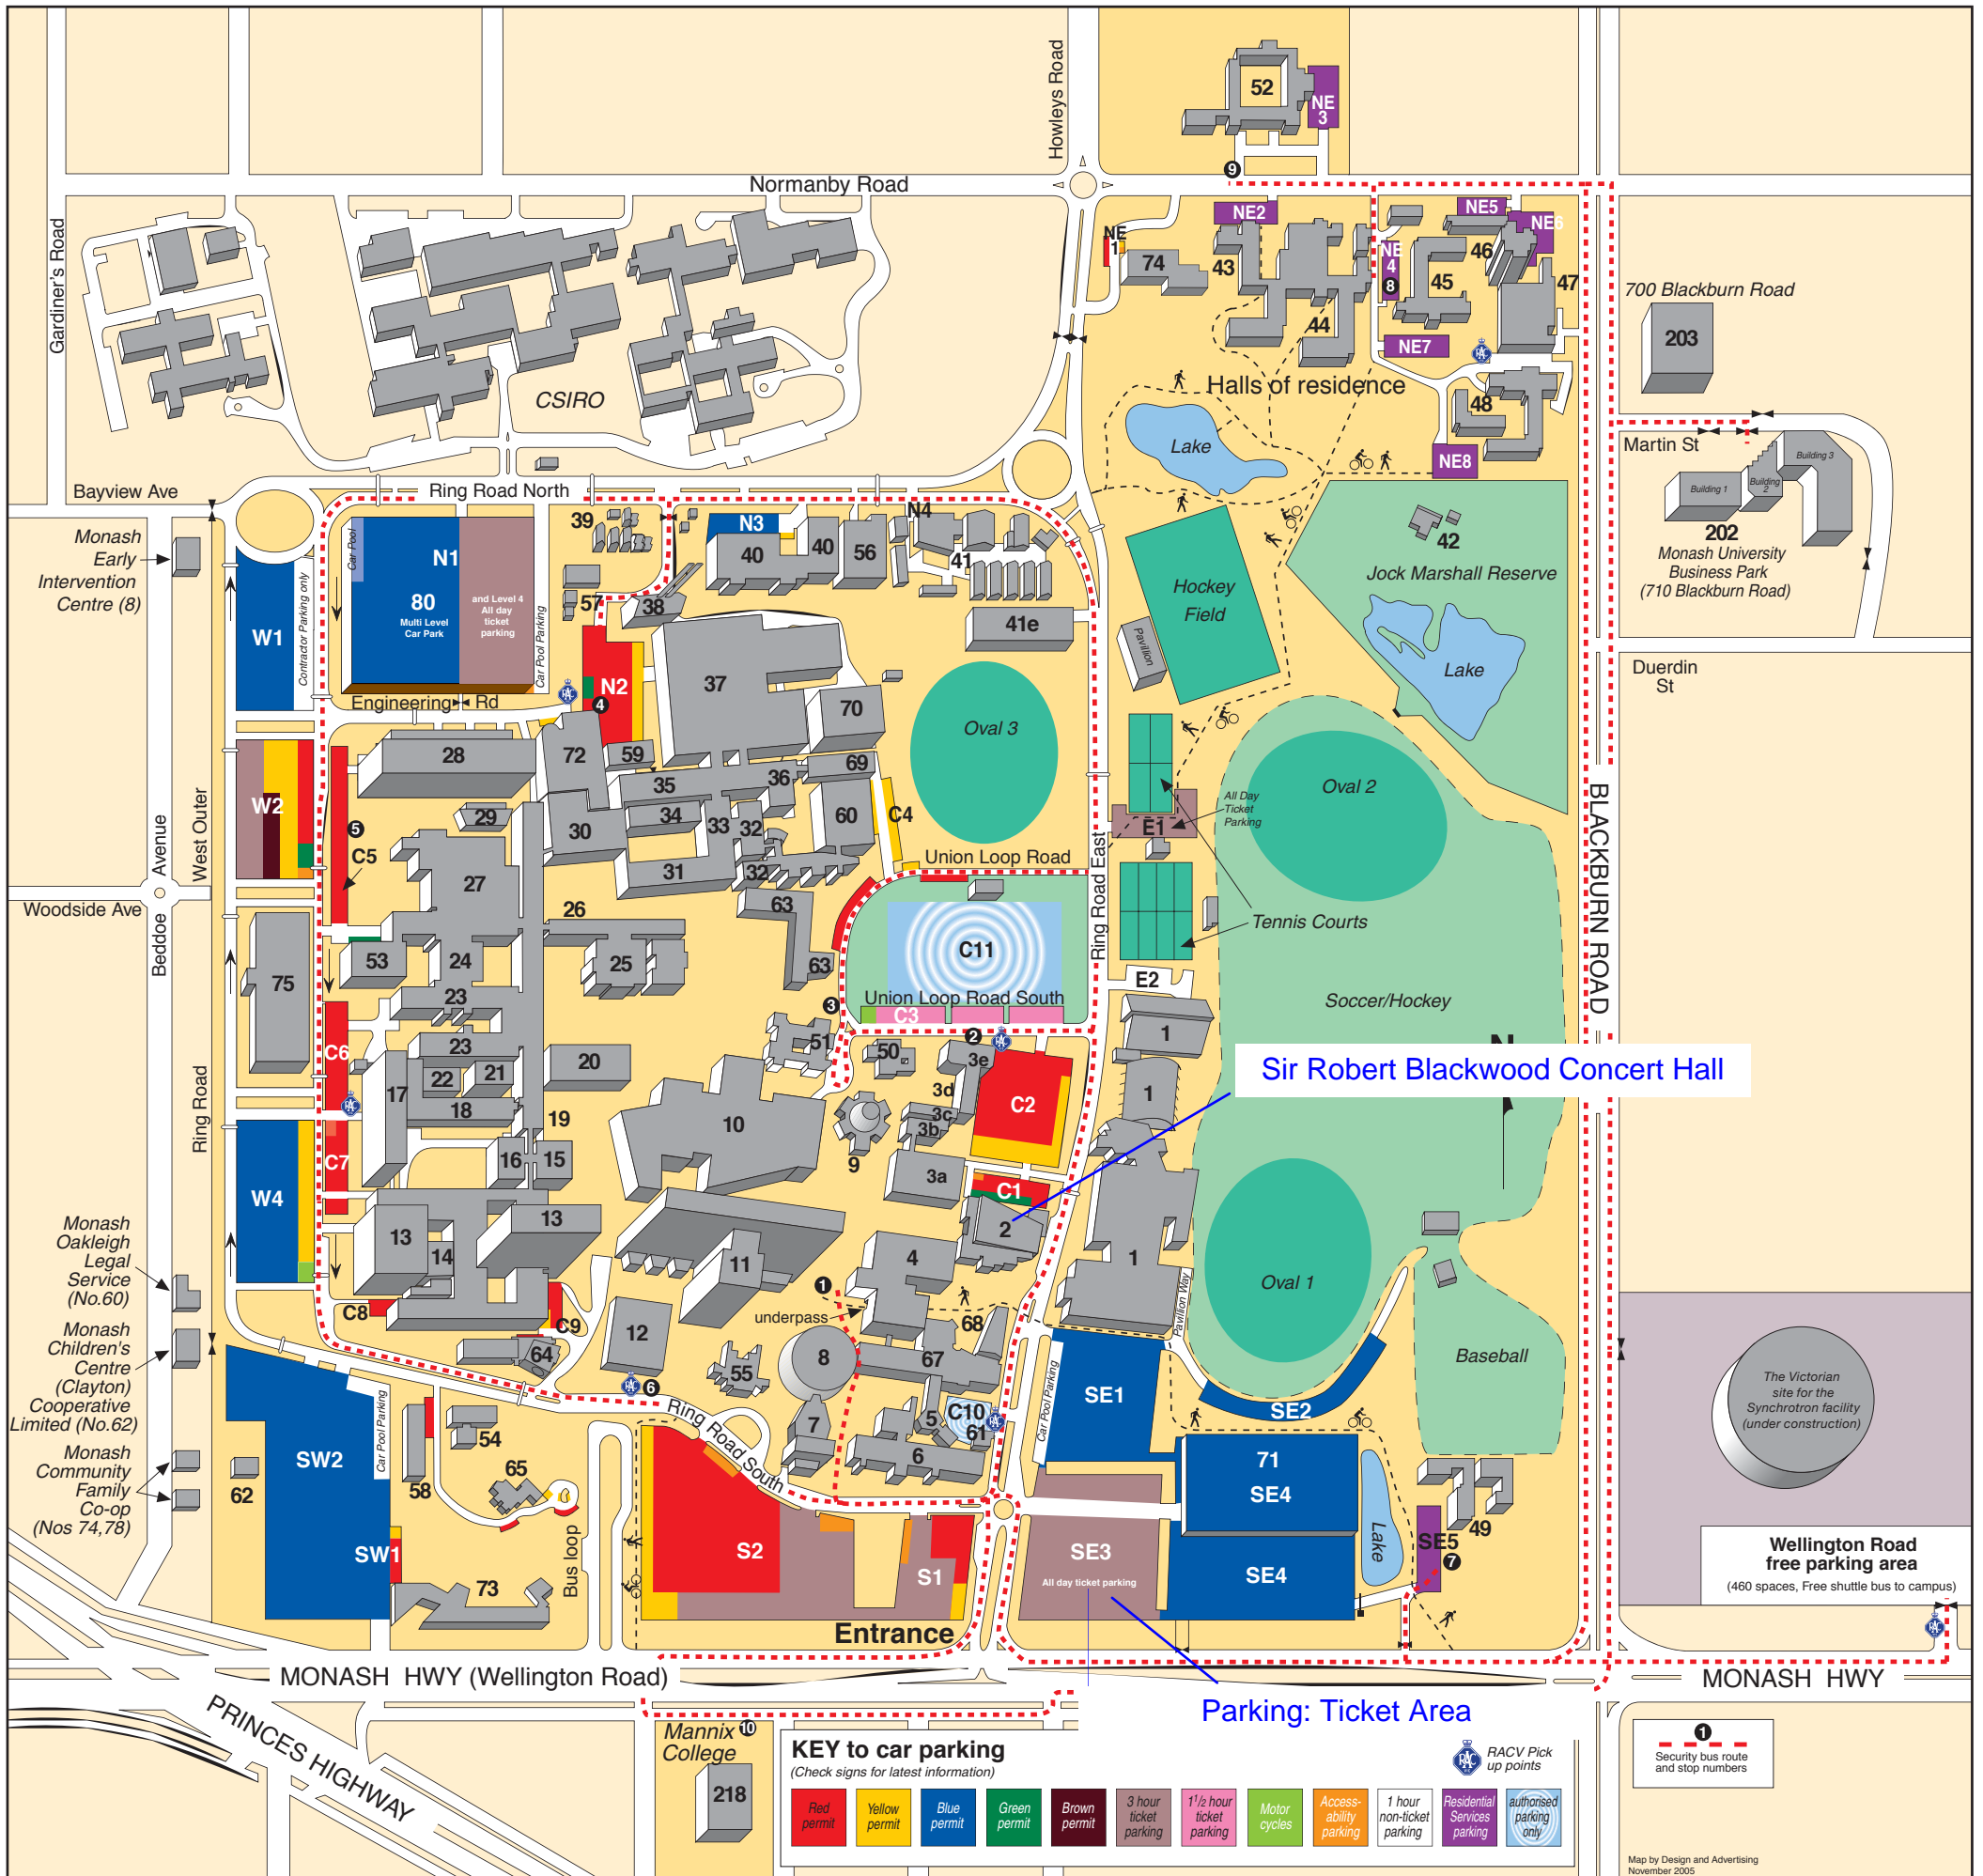

## Building index

- 1 Sports and Recreation
- 2 **Sir Robert Blackwood Concert Hall**
- 3a Administration Building 3a
- 3b Administration Building 3b
- 3c Administration Building 3c
- 3d Administration Building 3d
- 3e Administration Building 3e
- 4 Sir Louis Matheson Library
- 5 Krongold Centre
- 6 Education
- 7 Alexander Theatre
- 8 Rotunda
- 9 Religious Centre
- 10 Campus Centre
- 11 Humanities
- 12 Law including Law Library
- 13 Medicine
- 14 Teaching Facilities Support Unit
- 15 Centre for Medical and Health Sciences Education
- 16 Biochemistry Teaching Laboratories
- 17 Biology
- 18 Senior Zoology
- 19 Central Science Block
- 20 First Year Chemistry
- 21 Zoology Lecture Theatres

- 46 Howitt Hall
- 47 Central Building (Catering)
- 48 Deakin Hall
- 49 South East Flats
- 50 Monash University Club
- 51 Monash Short Courses Centre
- 52 Normanby House
- 53 Microbiology
- 54 Japanese Studies Centre
- 55 Gallery Building
- 56 Central Store, Transport and Mail Services
- 57 Grounds Building
- 58 Yarrowonga Building
- 59 Australian Pulp and Paper Building
- 60 Engineering Building 60
- 61 Parking and Security
- 62 High Voltage Switchroom
- 63 Faculty of Information Technology
- 64 Faculty of Medicine Offices
- 65 Monash House (Marketing and Public Affairs)
- 67 Information Services Building
- 68 Performing Arts Precinct
- 69 Engineering Building 69
- 70 Accident Research Centre
- 71 Multi-level carpark
- 72 Engineering Building 72